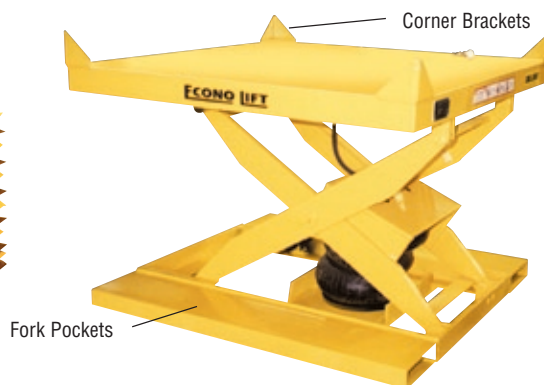

NOTE: All total heights have a tolerance between +/- .25".

CAPACITY

- 450-4,500 lbs.

PLATFORM SIZES

- 32" wide x 48" long
to 56" wide x 72" long

BASE SIZE

- 32" wide x 48" wide

TRAVEL

- 24"

LOWERED HEIGHT

- 9"

SAFETY

- Restraining Chain
- Maintenance Bar

POWER SUPPLY

- Air

MAINTENANCE

- Hinged table top provides easy access to air bag
- Self lubricated bronze bushings on all wear points

OPTIONS

- Oversized platforms
- Beveled edges for pit mounting
- Eye-bolts for pit mounting
- Rotating tops
 - spring detents
 - manual detents
- Roller conveyor, Ball transfer tops
- Bellow safety skirting
- Semi-portable
- Portable

OPTIONS

Bellow Safety Skirting

Fork Pockets

AIR BAGS

MODEL NO.	CAPACITY (LBS.)	PLATFORM/BASE SIZE (W X L) (IN.)	LOW -HEIGHT (LH) (IN.)	TRAVEL (IN.)	TOTAL HT (TH) (IN.)	WEIGHT (LBS)
ESL45	450-4,500	32 x 48	9	24	33	600