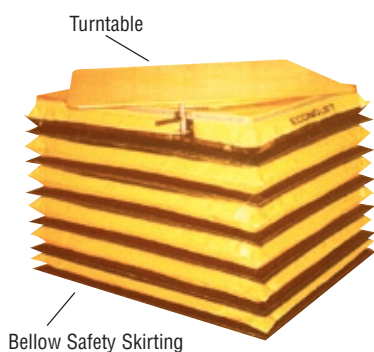

NOTE: All total heights have a tolerance between +/- .25".

CAPACITY

- 450-4,500 lbs.

PLATFORM SIZES

- 32" wide x 48" long
to 56" wide x 72" long

BASE SIZE

- 32" wide x 48" wide

TRAVEL

- 24"

LOWERED HEIGHT

- 9"

SAFETY

- Restraining Chain
- Maintenance Bar

POWER SUPPLY

- Air

MAINTENANCE

- Hinged table top provides easy access to air bag
- Self lubricated bronze bushings on all wear points

OPTIONS

- Oversized platforms
- Beveled edges for pit mounting
- Eye-bolts for pit mounting
- Rotating tops
 - spring detents
 - manual detents
- Roller conveyor, Ball transfer tops
- Bellow safety skirting
- Semi-portable
- Portable

OPTIONS

Bellow Safety Skirting

Fork Pockets

AIR BAGS

MODEL NO.	CAPACITY (LBS.)	PLATFORM/BASE SIZE (W X L) (IN.)	LOW -HEIGHT (LH) (IN.)	TRAVEL (IN.)	TOTAL HT (TH) (IN.)	WEIGHT (LBS)
ESL45	450-4,500	32 x 48	9	24	33	600