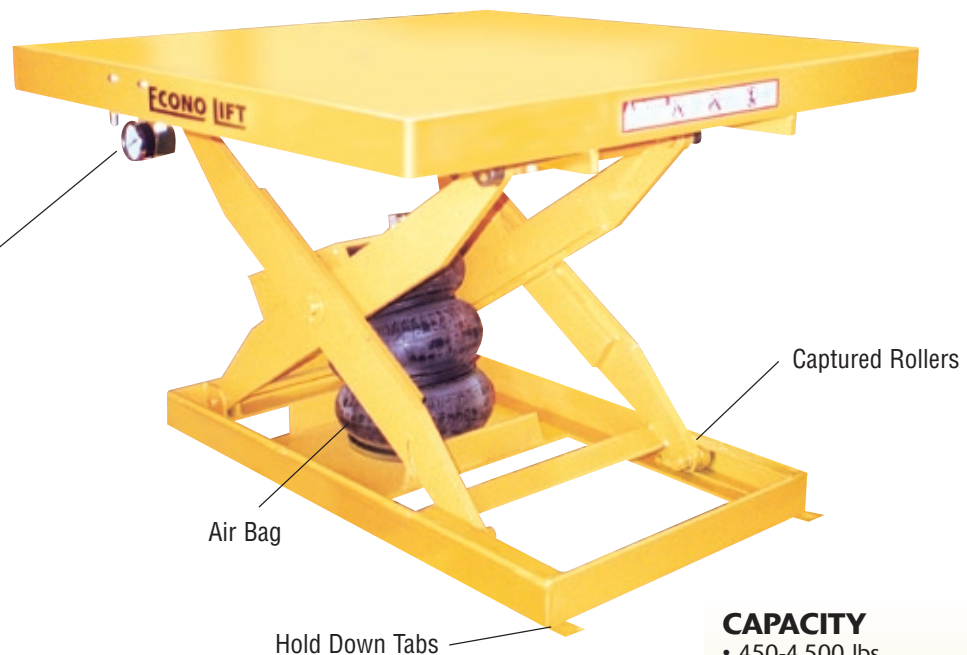

ERGO SELF LEVELLER

450 - 4,500 LBS

Pressure Gauge
Quick Disconnect and manual bleed off valve

Total Height Available
Weight on Unit vs P.S.I. (in inches)

WEIGHT (LBS)	TOTAL HEIGHT		
	at 100 P.S.I.	at 80 P.S.I.	at 60 P.S.I.
0	33	33	33
250	30	28.5	27
500	28.25	26.75	25
1000	27	26	23.5
1500	26	25	22.75
2000	24.25	23.25	20.75
3000	19.25	17.75	15.25
4000	13.5	12.5	10.25
4500	10.5	9	9

NOTE: All total heights have a tolerance between +/- .25".

CAPACITY

- 450-4,500 lbs.

PLATFORM SIZES

- 32" wide x 48" long
to 56" wide x 72" long

BASE SIZE

- 32" wide x 48" wide

TRAVEL

- 24"

LOWERED HEIGHT

- 9"

SAFETY

- Restraining Chain
- Maintenance Bar

POWER SUPPLY

- Air

MAINTENANCE

- Hinged table top provides easy access to air bag
- Self lubricated bronze bushings on all wear points

OPTIONS

- Oversized platforms
- Beveled edges for pit mounting
- Eye-bolts for pit mounting
- Rotating tops
 - spring detents
 - manual detents
- Roller conveyor, Ball transfer tops
- Bellow safety skirting
- Semi-portable
- Portable