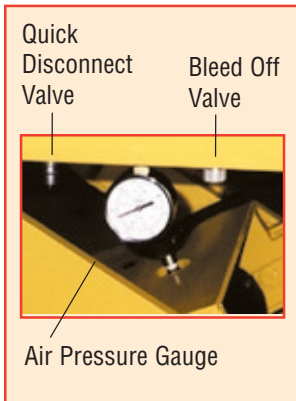

ERGO SELF LEVELLER

450 - 4,500 LBS

Pressure Gauge
Quick Disconnect and manual bleed off valve

Total Height Available
Weight on Unit vs P.S.I. (in inches)

WEIGHT (LBS)	TOTAL HEIGHT		
	at 100 P.S.I.	at 80 P.S.I.	at 60 P.S.I.
0	33	33	33
250	30	28.5	27
500	28.25	26.75	25
1000	27	26	23.5
1500	26	25	22.75
2000	24.25	23.25	20.75
3000	19.25	17.75	15.25
4000	13.5	12.5	10.25
4500	10.5	9	9

NOTE: All total heights have a tolerance between +/- .25".

CAPACITY

- 450-4,500 lbs.

PLATFORM SIZES

- 32" wide x 48" long
to 56" wide x 72" long

BASE SIZE

- 32" wide x 48" wide

TRAVEL