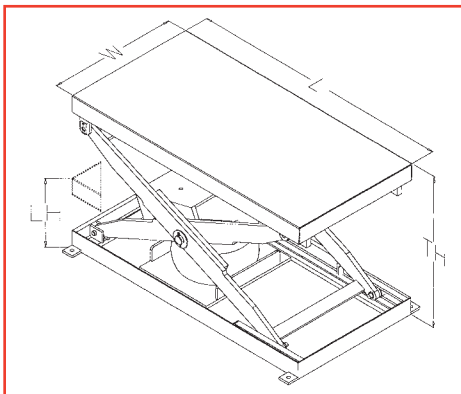

ERGO SELF LEVELLER

450 - 4,500 LBS

Pressure Gauge
Quick Disconnect and manual bleed off valve

Total Height Available
Weight on Unit vs P.S.I. (in inches)

WEIGHT (LBS)	TOTAL HEIGHT		
	at 100 P.S.I.	at 80 P.S.I.	at 60 P.S.I.
0	33	33	33
250	30	28.5	27
500	28.25	26.75	25
1000	27	26	23.5
1500	26	25	22.75
2000	24.25	23.25	20.75
3000	19.25	17.75	15.25
4000	13.5	12.5	10.25
4500	10.5	9	9

NOTE: All total heights have a tolerance between +/- .25".

CAPACITY

- 450-4,500 lbs.

PLATFORM SIZES

- 32" wide x 48" long
to 56" wide x 72" long

BASE SIZE

- 32" wide x 48" wide

TRAVEL

- 24"

LOWERED HEIGHT

- 9"

SAFETY

- Restraining Chain
- Maintenance Bar

POWER SUPPLY

- Air

MAINTENANCE