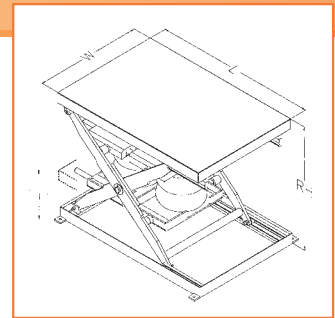

LIFT TABLES

1,000/2,000/4,000/6,000 LBS

CAPACITY

- 1,000/2,000/4,000/6,000 lbs.

PLATFORM SIZES

- 32" wide x 48" long to 72" wide x 72" long

BASE SIZES

- Standard 32" and 48" wide x 48" long

TRAVEL

- 24" vertical travel

LOWERED HEIGHT

- 9"

SAFETY

- Flip over maintenance stop
- Captured rollers

POWER SUPPLY

Air Bag