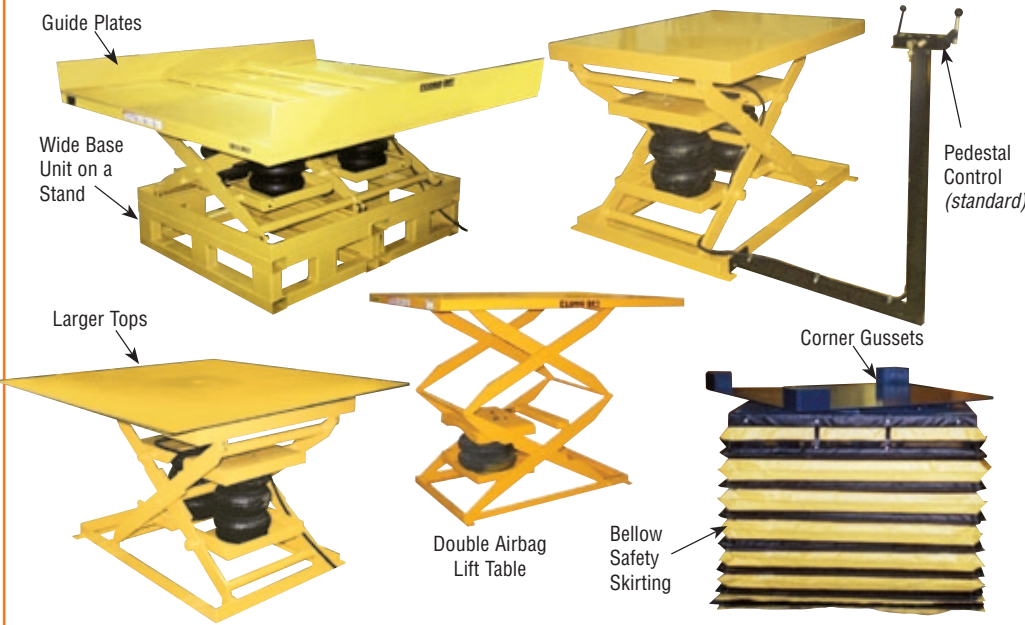

TRAVEL

- 24" vertical travel

LOWERED HEIGHT

- 9"

SAFETY

- Flip over maintenance stop
- Captured rollers

POWER SUPPLY

Air Bag

- Pedestal Mounted Hand Control (up/down valve)
- Covered Foot Control (optional)

MAINTENANCE

- Hinged table top provides easy access to air bag
- Self lubricated bronze bushings on all wear points

OPTIONS

- Oversized platforms
- Corner gussets
- Beveled edges for pit mounting
- Eye-bolts for pit mounting
- Rotating tops
 - spring detents
 - manual detents
- Roller conveyor, Ball transfer tops
- Bellow safety skirting
- Semi-portable
- Portable
- Motion stabilizer
- Fork pockets
- Safety lock-out valves
- Ross air valves

OPTIONS

MODEL NO.	CAPACITY (LBS.)	STD. PLAT. BASE wide x length (W X D) (IN.)	OVERSIZED PLATFORM (UP TO) (IN.)	LOW HEIGHT (LH) (IN.)	TRAVEL (IN.)	RAISED HT (RH) (IN.)	# AIR BAGS	SHIPPING WT (LBS)
BASE SIZE: 32" WIDE x 48" LONG								
ABSL 10-3248	1,000	32 x 48	56 x 72	9	24	33	1	650
ABSL 20-3248	2,000	32 x 48	56 x 72	9	24	33	1	685
ABSL 40-3248	4,000	32 x 48	56 x 72	9	24	33	2	725
BASE SIZE: 48" WIDE X 48" LONG								
ABSL 10-4848	1,000	48 x 48	72 x 72	9	24	33	1	720
ABSL 20-4848	2,000	48 x 48	72 x 72	9	24	33	1	745
ABSL 40-4848	4,000	48 x 48	72 x 72	9	24	33	2	870
ABSL 60-4848	6,000	48 x 48	72 x 72	9	24	33	4	925