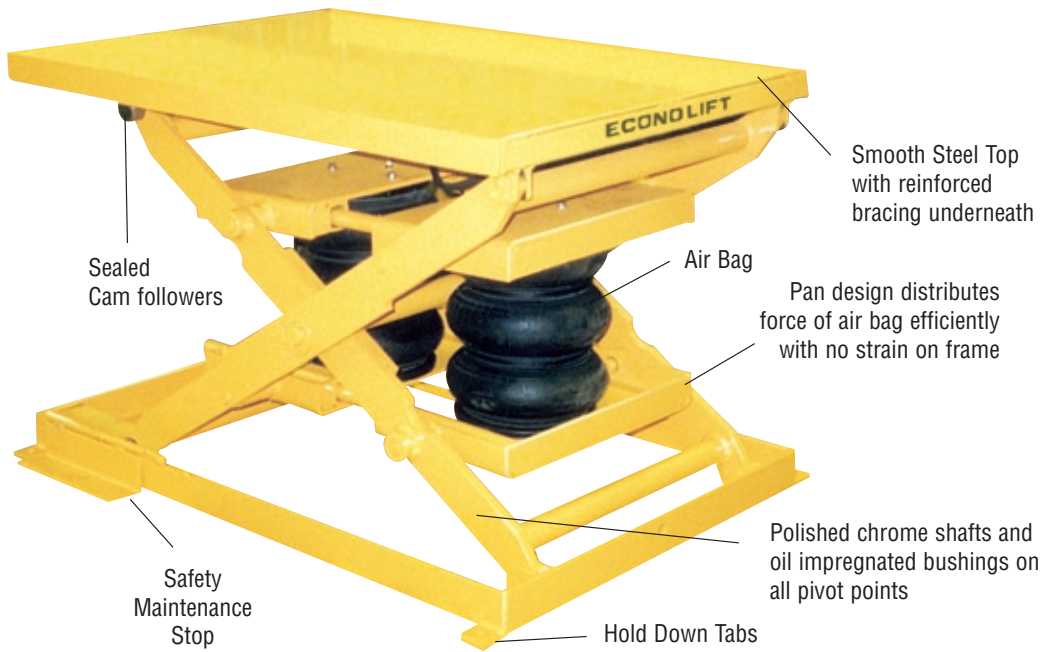

LIFT TABLES

1,000/2,000/4,000/6,000 LBS

CAPACITY

- 1,000/2,000/4,000/6,000 lbs.

PLATFORM SIZES

- 32" wide x 48" long to 72" wide x 72" long

BASE SIZES

- Standard 32" and 48" wide x 48" long

TRAVEL

- 24" vertical travel

LOWERED HEIGHT

- 9"

SAFETY

- Flip over maintenance stop
- Captured rollers

POWER SUPPLY

Air Bag

- Pedestal Mounted Hand Control (up/down valve)
- Covered Foot Control (optional)

MAINTENANCE

- Hinged table top provides easy access to air bag
- Self lubricated bronze bushings on all wear points

OPTIONS

- Oversized platforms
- Corner gussets
- Beveled edges for pit mounting
- Eye-bolts for pit mounting
- Rotating tops
 - spring detents
 - manual detents
- Roller conveyor, Ball transfer tops
- Bellow safety skirting
- Semi-portable
- Portable
- Motion stabilizer
- Fork pockets
- Safety lock-out valves
- Ross air valves